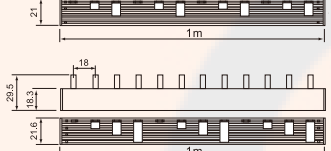

### Brush 1P+N

Category	Rated current	Terminals	Length
BP032/1N	32A	28	1m

### Brush pin type 1P,2P, 3P, 4P

Category	Rated current	Terminals	Length
BP063/1	63A	56(55)	1m
BP063/2	63A	27	1m
BP063/3	63A	18	1m
BP063/4	63A	14	1m
BP125/1	125A	56(55)	1m
BP125/2	125A	27	1m
BP125/3	125A	18	1m
BP125/4	125A	14	1m