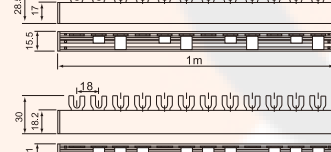

### Brush 1P+N

Category	Rated current	Terminals	Length
BP032/1N	32A	28	1m

### Brush pin type 1P,2P, 3P, 4P

Category	Rated current	Terminals	Length
BP063/1	63A	56(55)	1m
BP063/2	63A	27	1m
BP063/3	63A	18	1m
BP063/4	63A	14	1m
BP125/1	125A	56(55)	1m
BP125/2	125A	27	1m
BP125/3	125A	18	1m
BP125/4	125A	14	1m