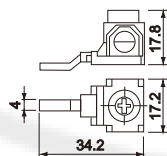

### Brush 1P+N

Category	Rated current	Terminals	Length
BP032/1N	32A	28	1m

### Brush pin type 1P,2P, 3P, 4P

Category	Rated current	Terminals	Length
BP063/1	63A	56(55)	1m
BP063/2	63A	27	1m
BP063/3	63A	18	1m
BP063/4	63A	14	1m
BP125/1	125A	56(55)	1m
BP125/2	125A	27	1m
BP125/3	125A	18	1m
BP125/4	125A	14	1m

### Brush fork type 1P,2P, 3P, 4P

Category	Rated current	Terminals	Length
BF063/1	63A	56(55)	1m
BF063/2	63A	27	1m
BF063/3	63A	18	1m
BF063/4	63A	14	1m