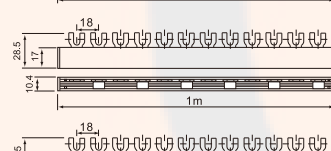

## A230 Connection Brush

### Brush 1P+N

Category	Rated current	Terminals	Length
BP032/1N	32A	28	1m

### Brush pin type 1P,2P, 3P, 4P

Category	Rated current	Terminals	Length
BP063/1	63A	56(55)	1m
BP063/2	63A	27	1m
BP063/3	63A	18	1m
BP063/4	63A	14	1m
BP125/1	125A	56(55)	1m
BP125/2	125A	27	1m
BP125/3	125A	18	1m
BP125/4	125A	14	1m

### Brush fork type 1P,2P, 3P, 4P

Category	Rated current	Terminals	Length
BF063/1	63A	56(55)	1m
BF063/2	63A	27	1m
BF063/3	63A	18	1m
BF063/4	63A	14	1m