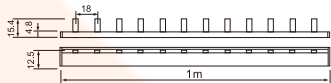

### Brush 1P+N

Category	Rated current	Terminals	Length
BP032/1N	32A	28	1m

### Brush pin type 1P,2P, 3P, 4P

Category	Rated current	Terminals	Length
BP063/1	63A	56(55)	1m
BP063/2	63A	27	1m
BP063/3	63A	18	1m
BP063/4	63A	14	1m
BP125/1	125A	56(55)	1m
BP125/2	125A	27	1m
BP125/3	125A	18	1m
BP125/4	125A	14	1m

### Brush fork type 1P,2P, 3P, 4P

Category	Rated current	Terminals	Length
BF063/1	63A	56(55)	1m
BF063/2	63A	27	1m
BF063/3	63A	18	1m
BF063/4	63A	14	1m